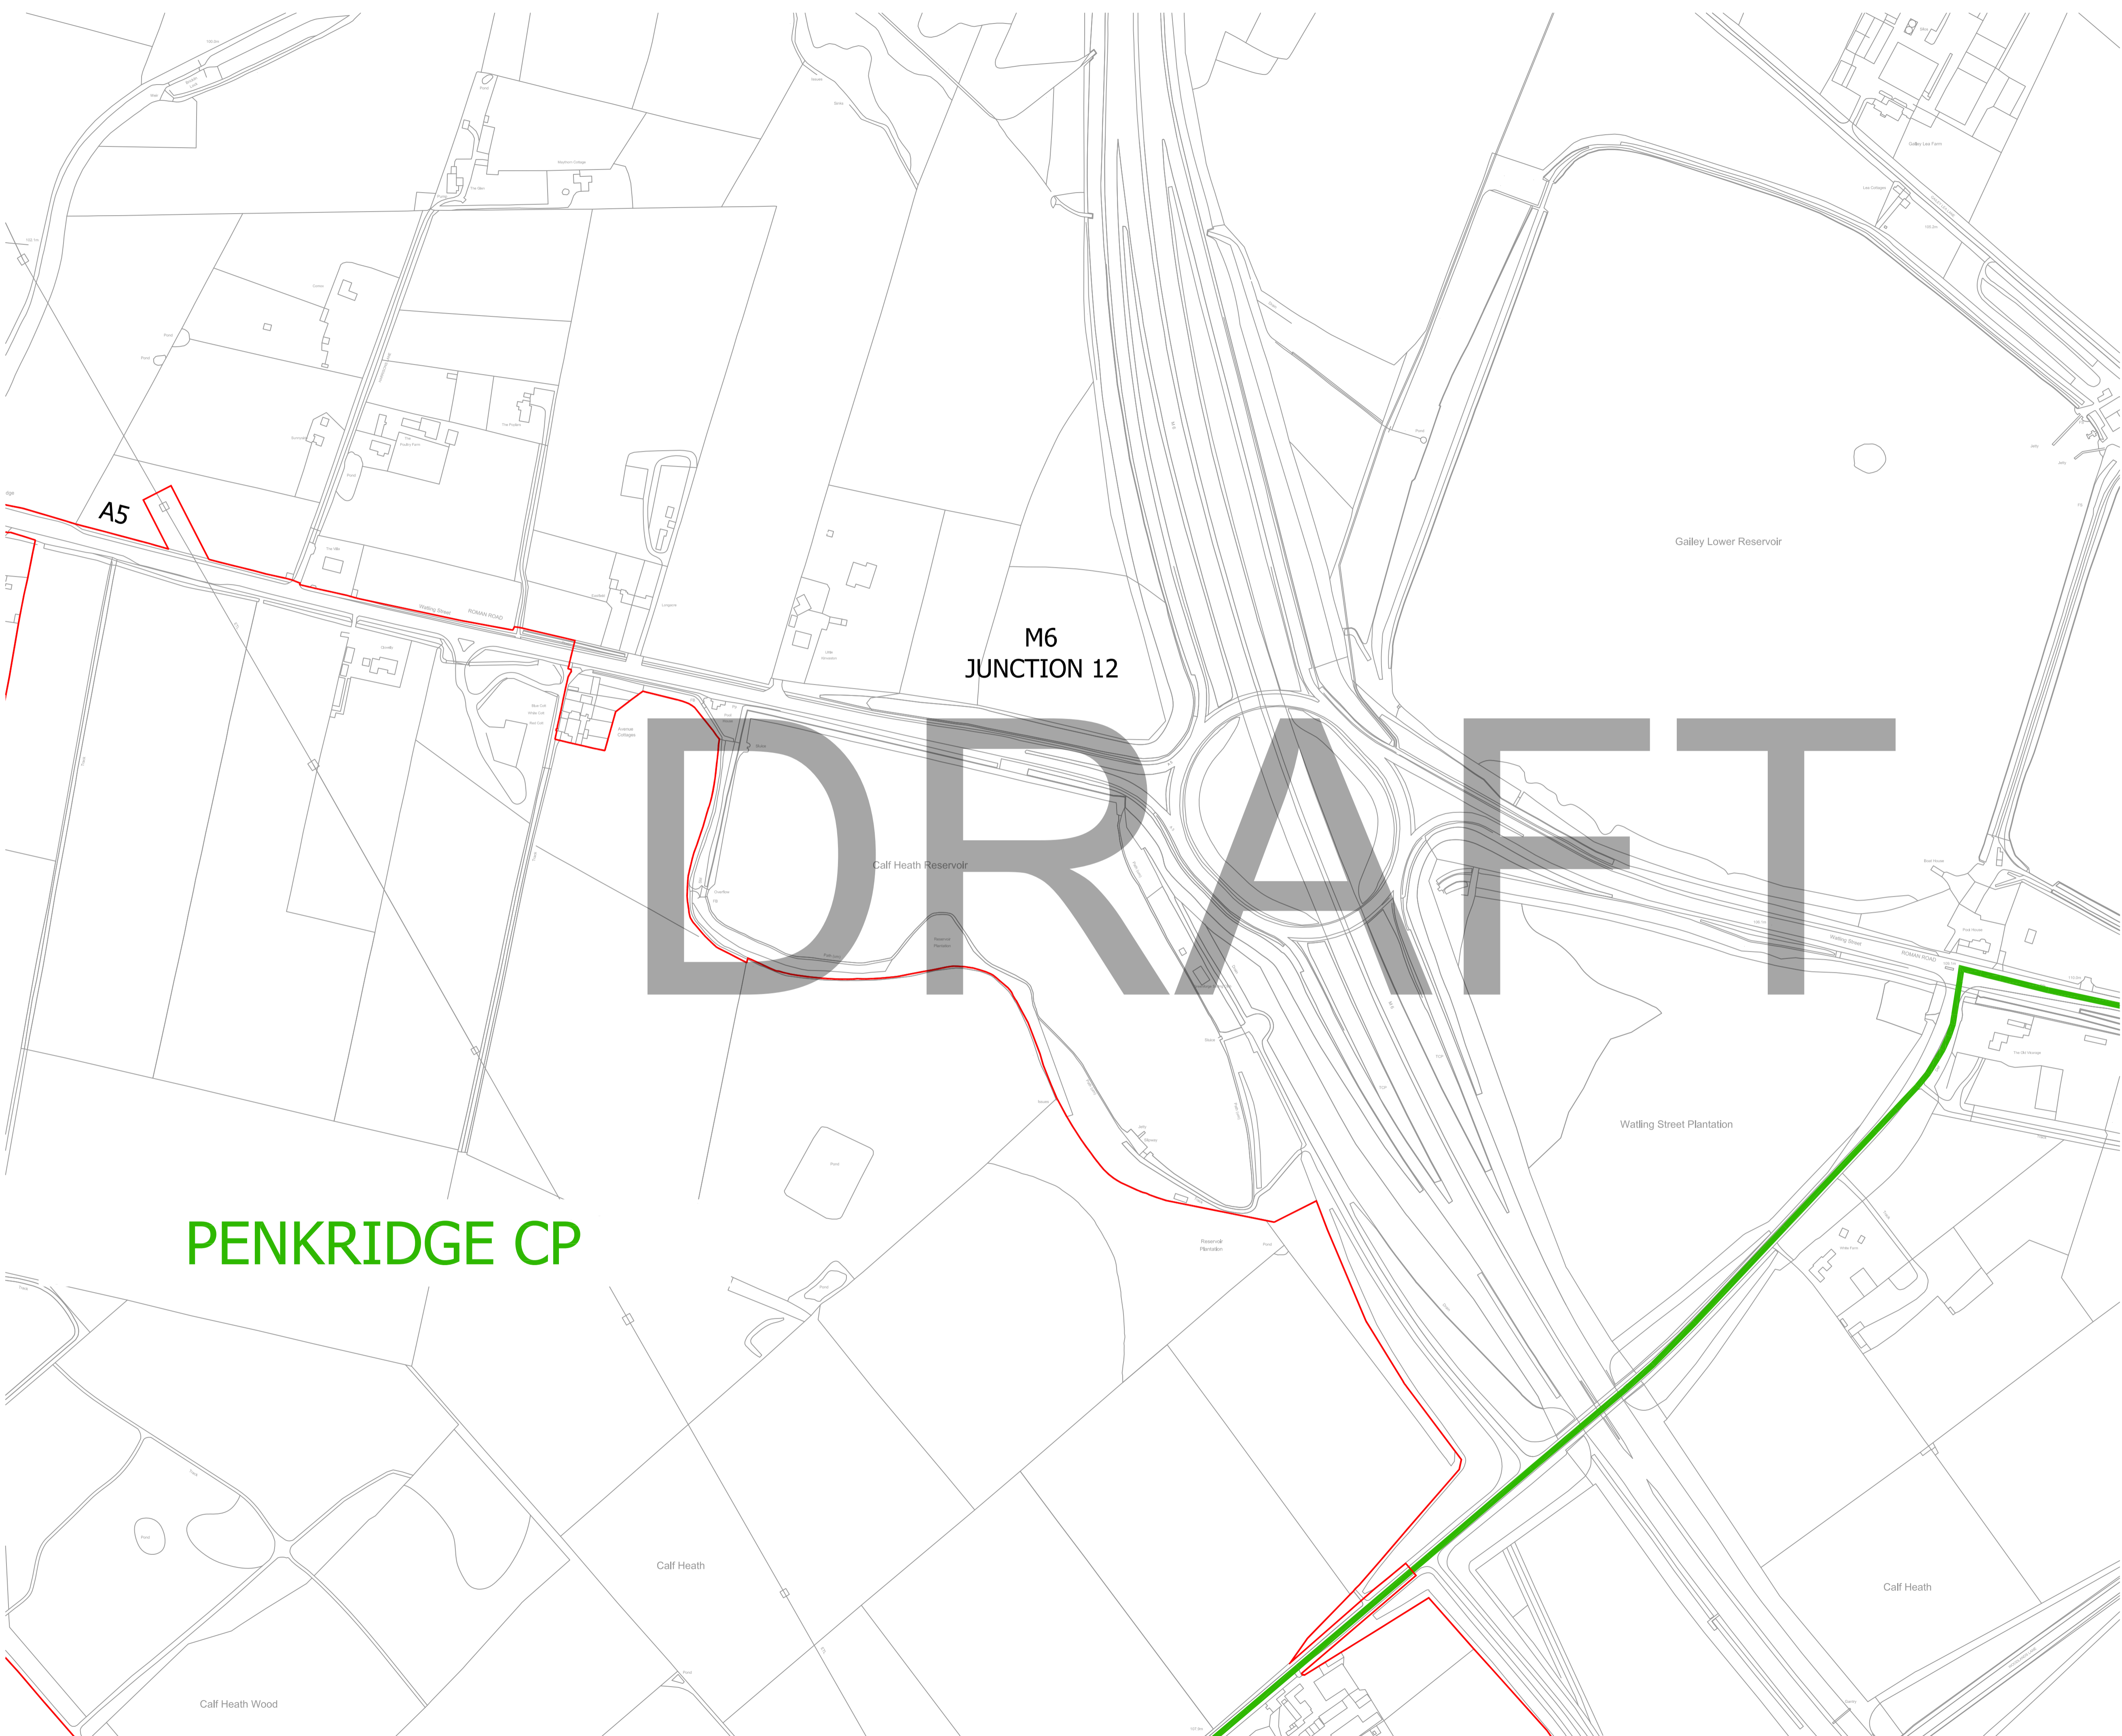

Order Limits

Parish Boundaries

PENKRIDGE CP

Revisions			
		West Midlands Interchange	
Project THE WEST MIDLANDS RAIL FREIGHT INTERCHANGE ORDER 201X			
Drawing Status STAGE 2 CONSULTATION			
Drawing Title PARISH BOUNDARIES PLAN		Drawing Size A1	
SHEET D			
Regulation 5 (2) (o)		Document 2.17d	
Drawn SM	Date JUNE 2017	Scale 1: 2500	Reviewed PS
Drawing No. 4049-1008			Rev. 01