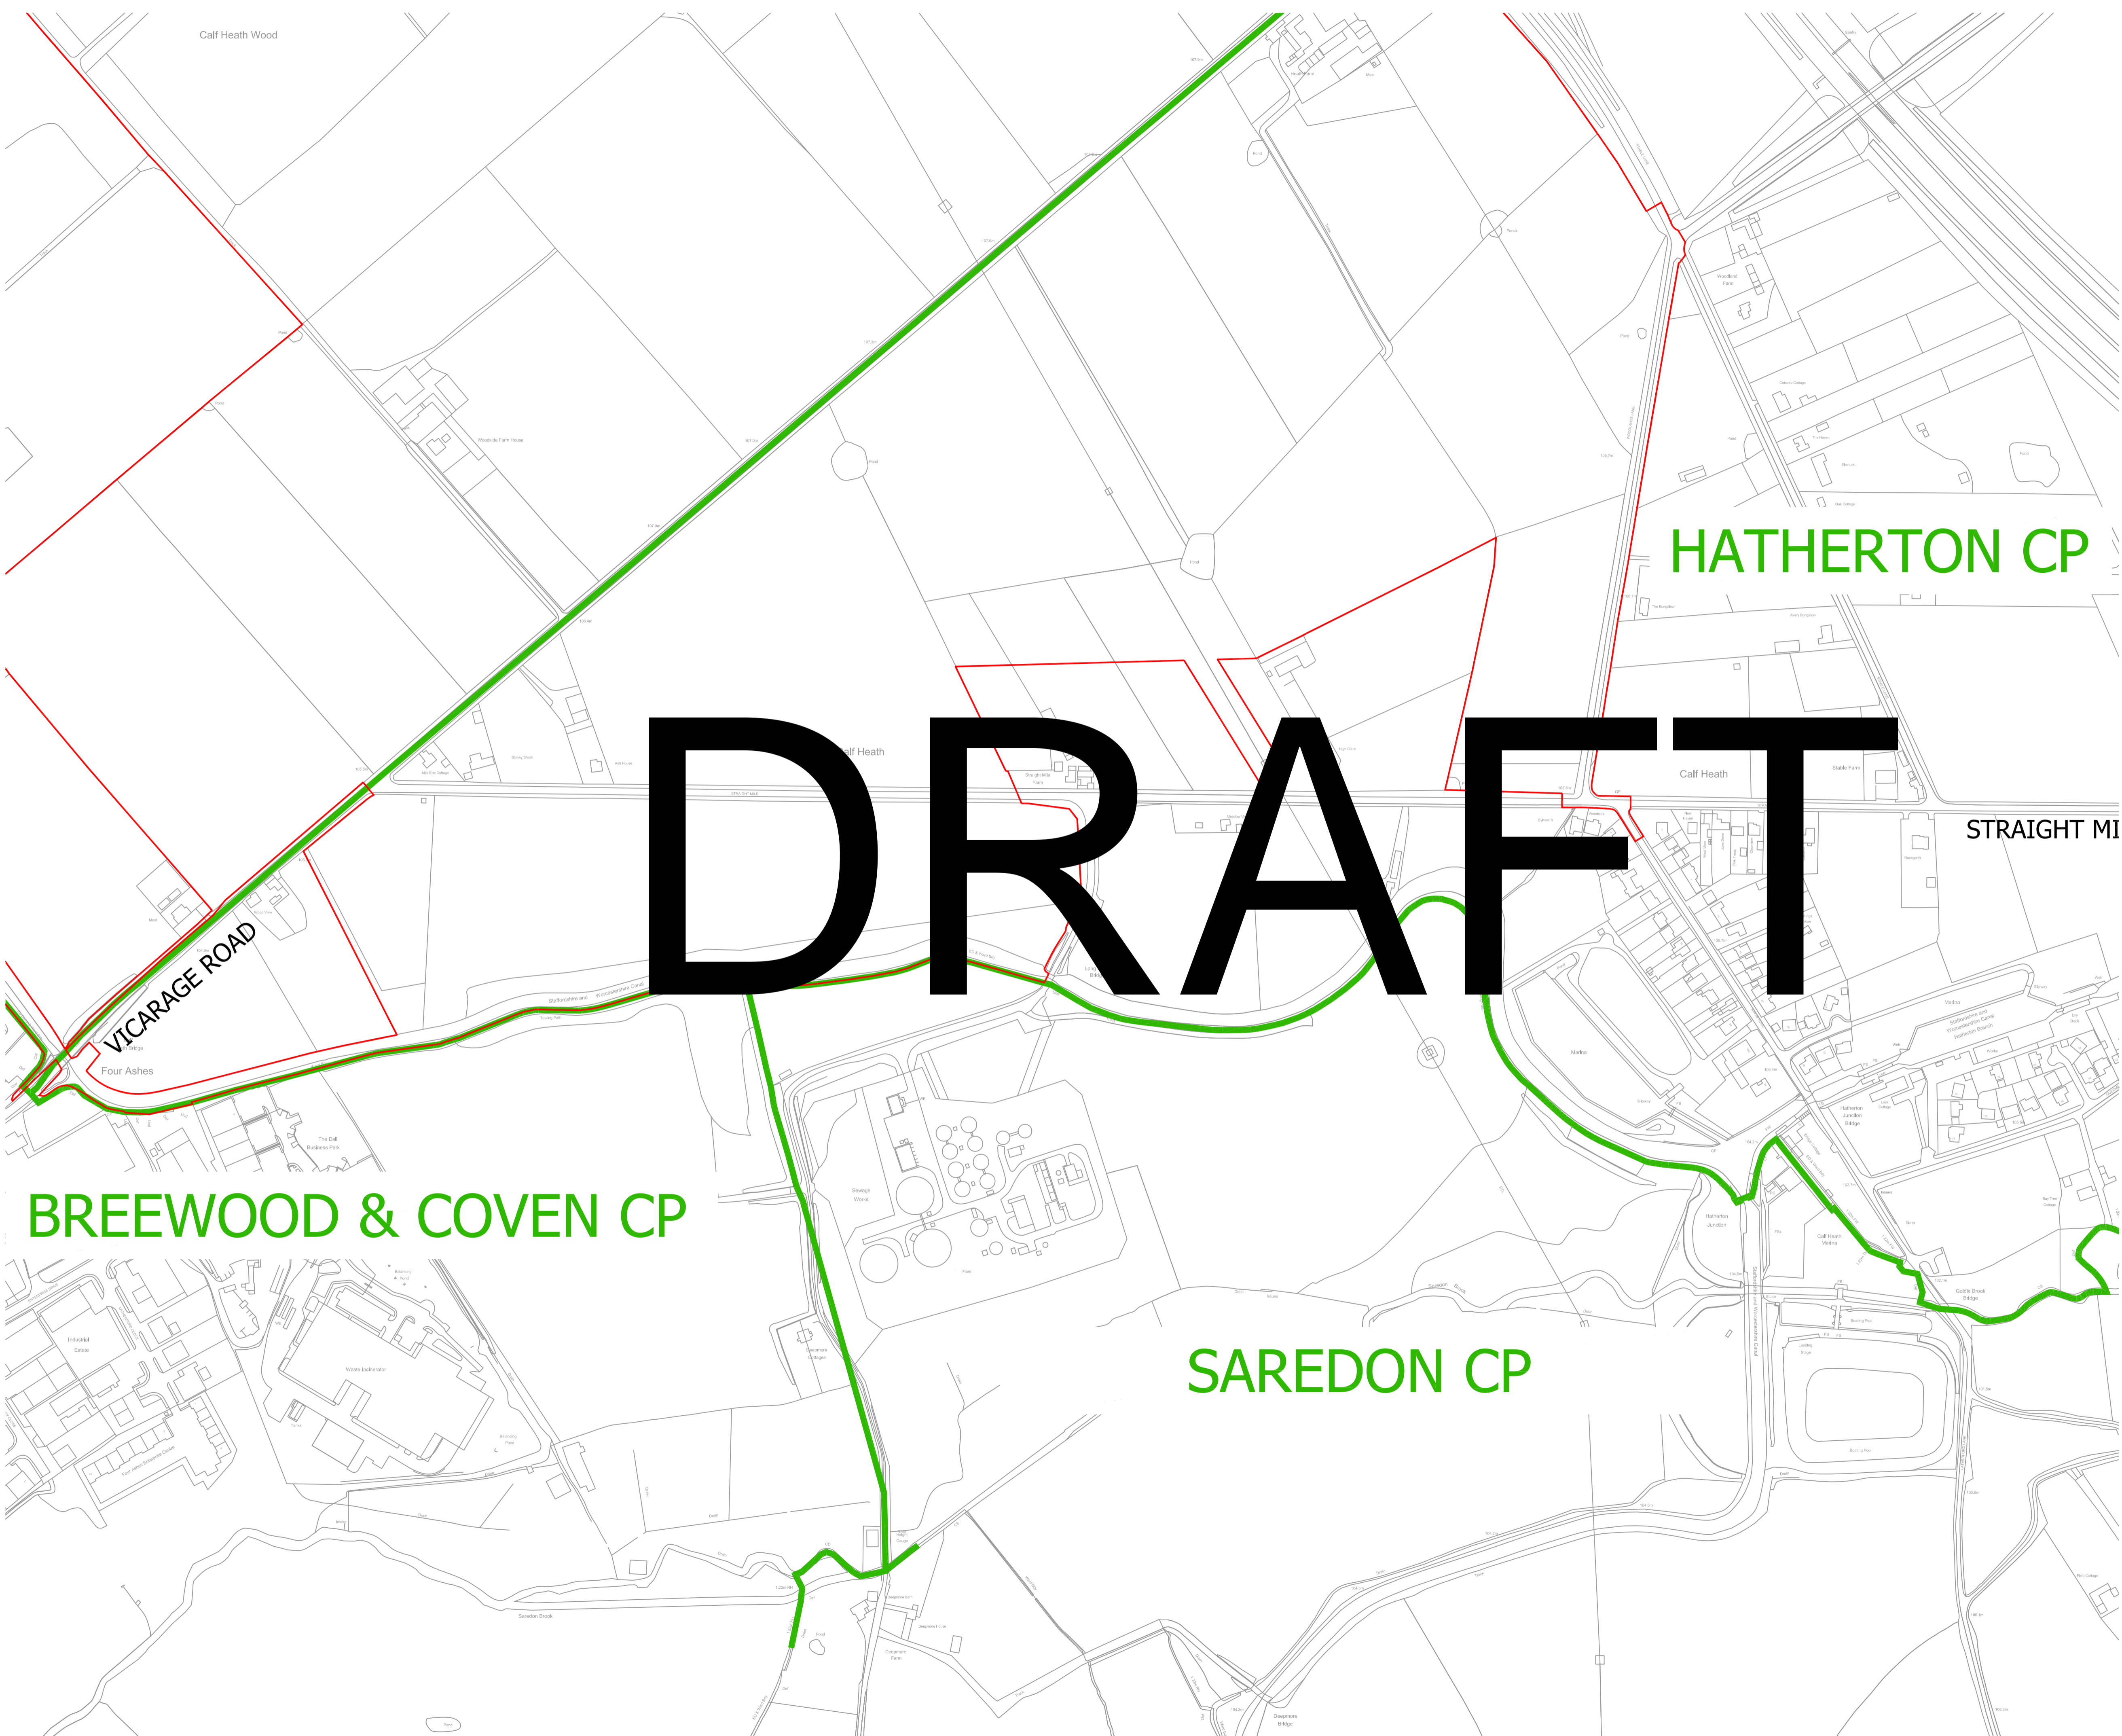

- Order Limits
- Parish Boundaries

Revisions			
		West Midlands Interchange	
Project THE WEST MIDLANDS RAIL FREIGHT INTERCHANGE ORDER 201X			
Drawing Status STAGE 2 CONSULTATION			
Drawing Title PARISH BOUNDARIES PLAN		Drawing Size A1	
SHEET E			
Regulation 5 (2) (o)		Document 2.17e	
Drawn SM	Date JUNE 2017	Scale 1: 2500	Reviewed PS
Drawing No. 4049-1009			Rev. 01