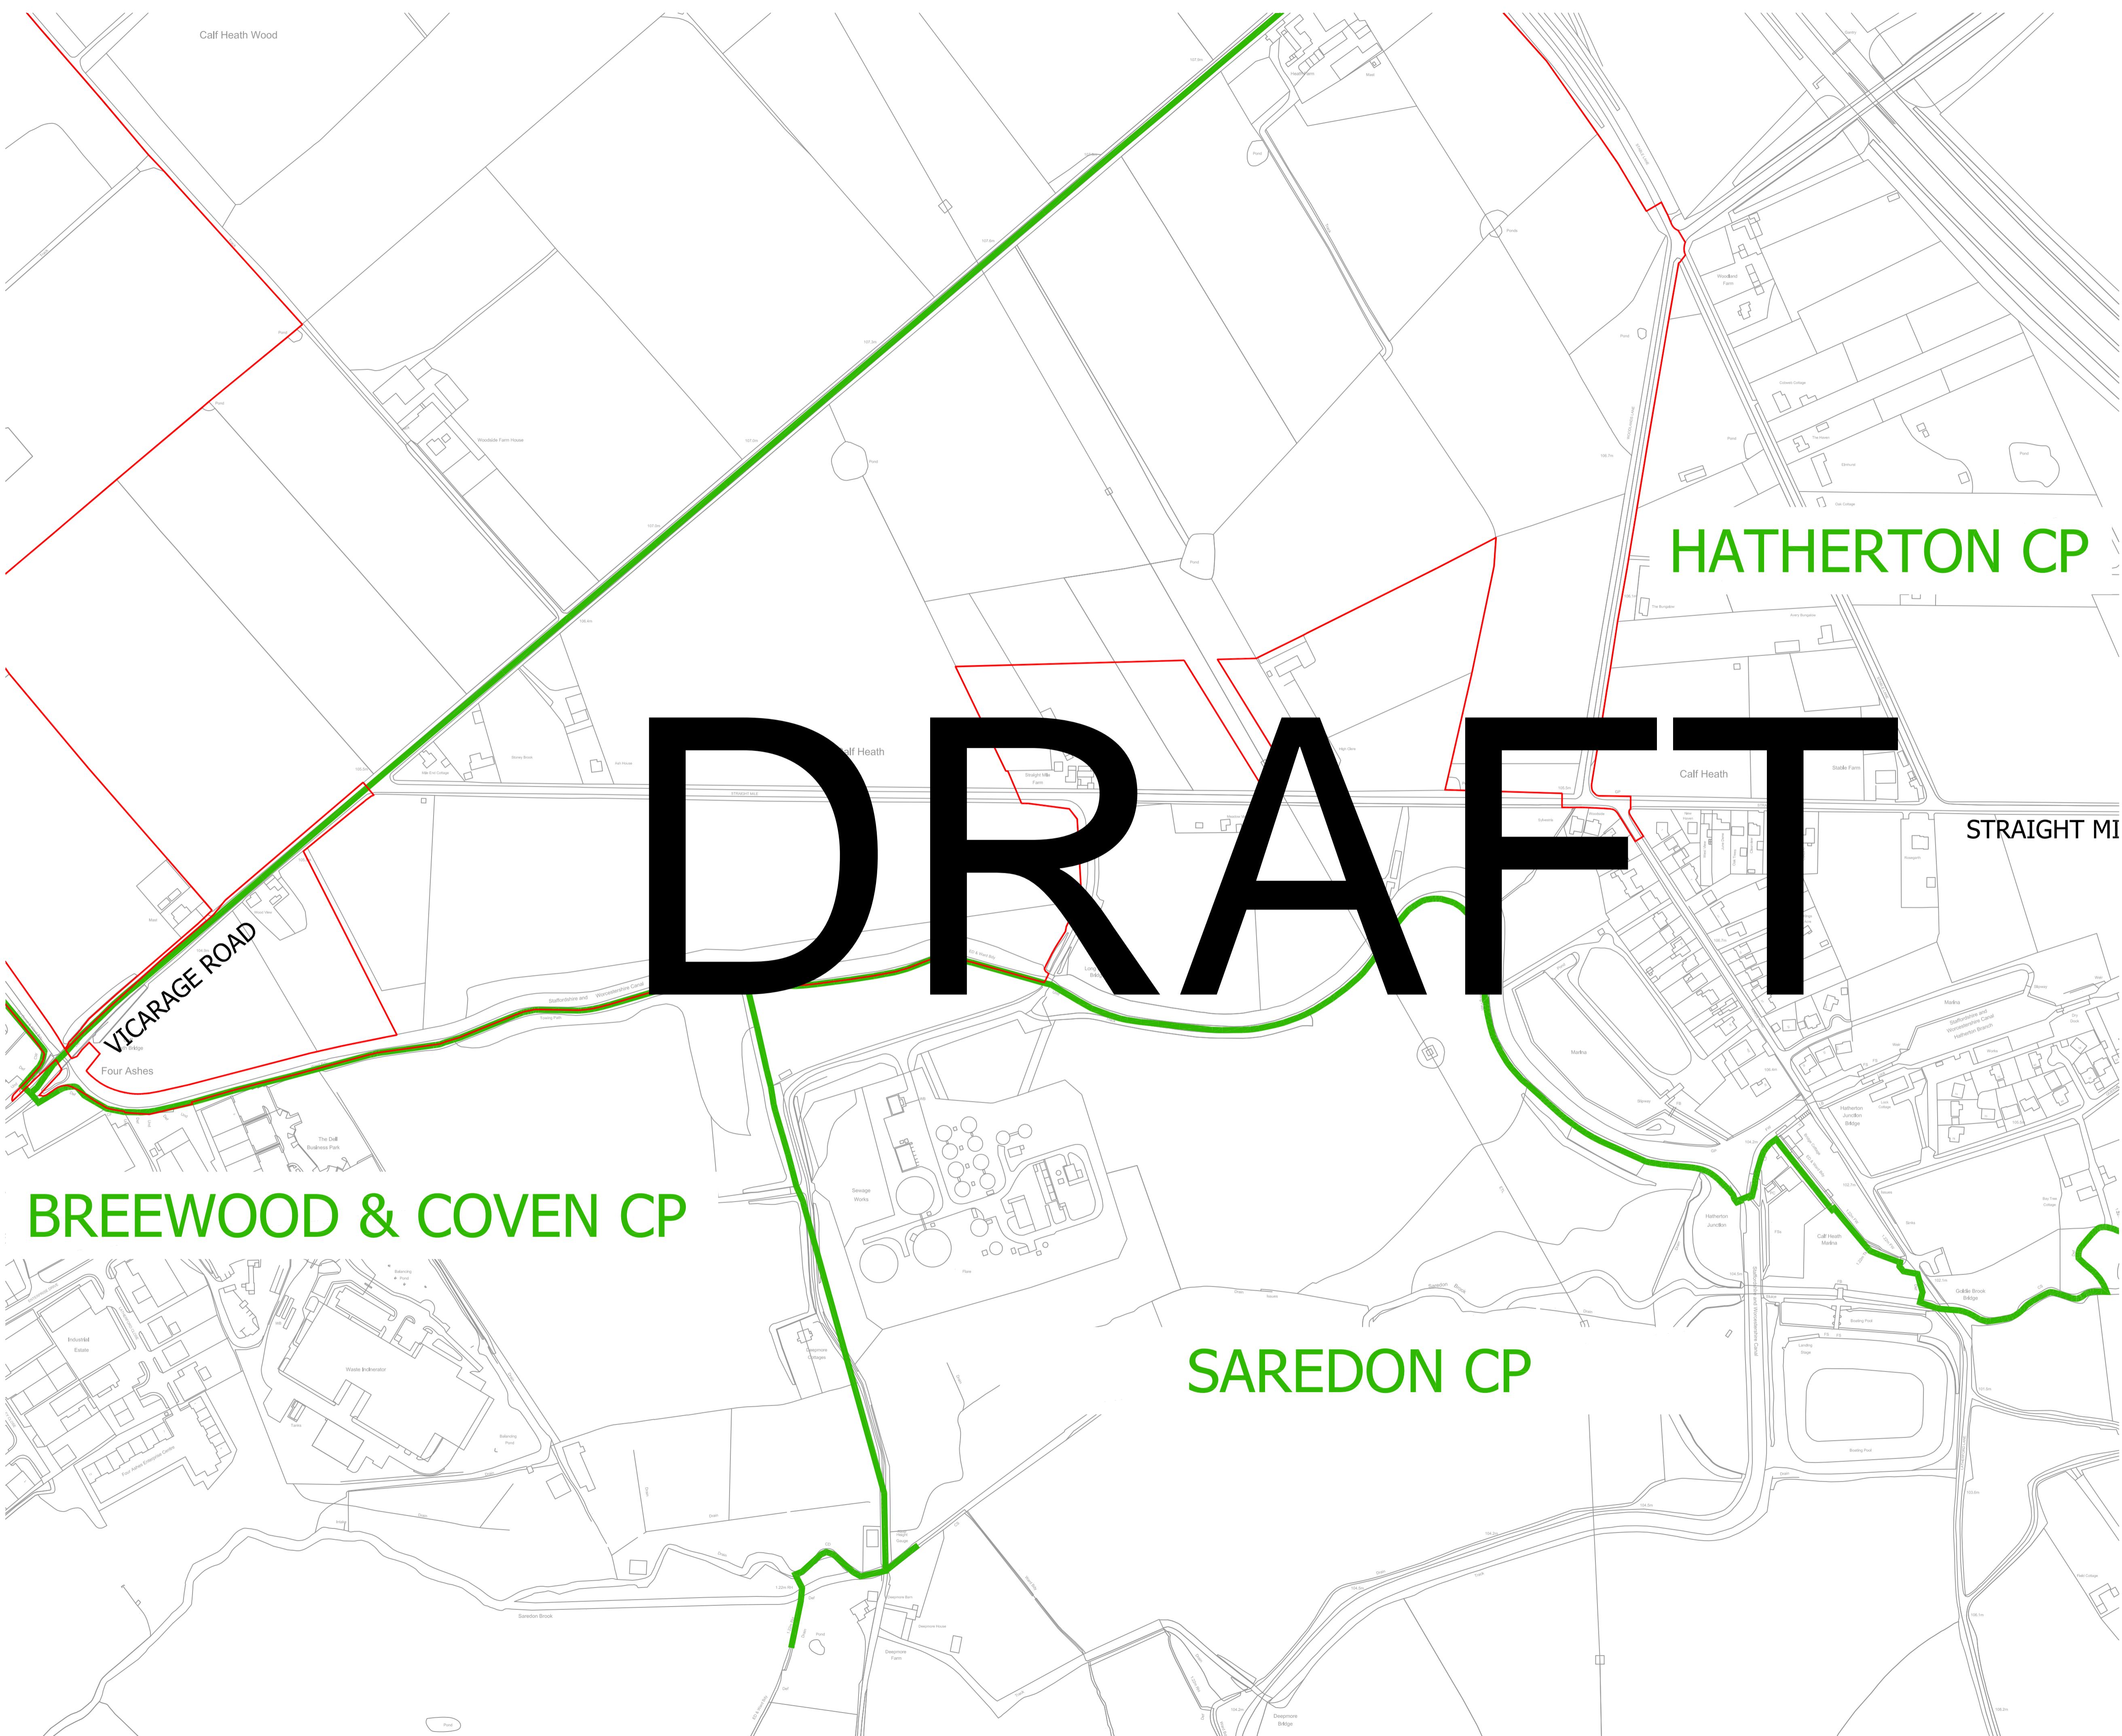

- Order Limits
- Parish Boundaries

**DRAFT**

Revisions			
		<b>West Midlands Interchange</b>	
Project THE WEST MIDLANDS RAIL FREIGHT INTERCHANGE ORDER 201X			
Drawing Status STAGE 2 CONSULTATION			
Drawing Title PARISH BOUNDARIES PLAN		Drawing Size A1	
SHEET E			
Regulation 5 (2) (o)		Document 2.17e	
Drawn SM	Date JUNE 2017	Scale 1: 2500	Reviewed PS
Drawing No. 4049-1009			Rev. 01