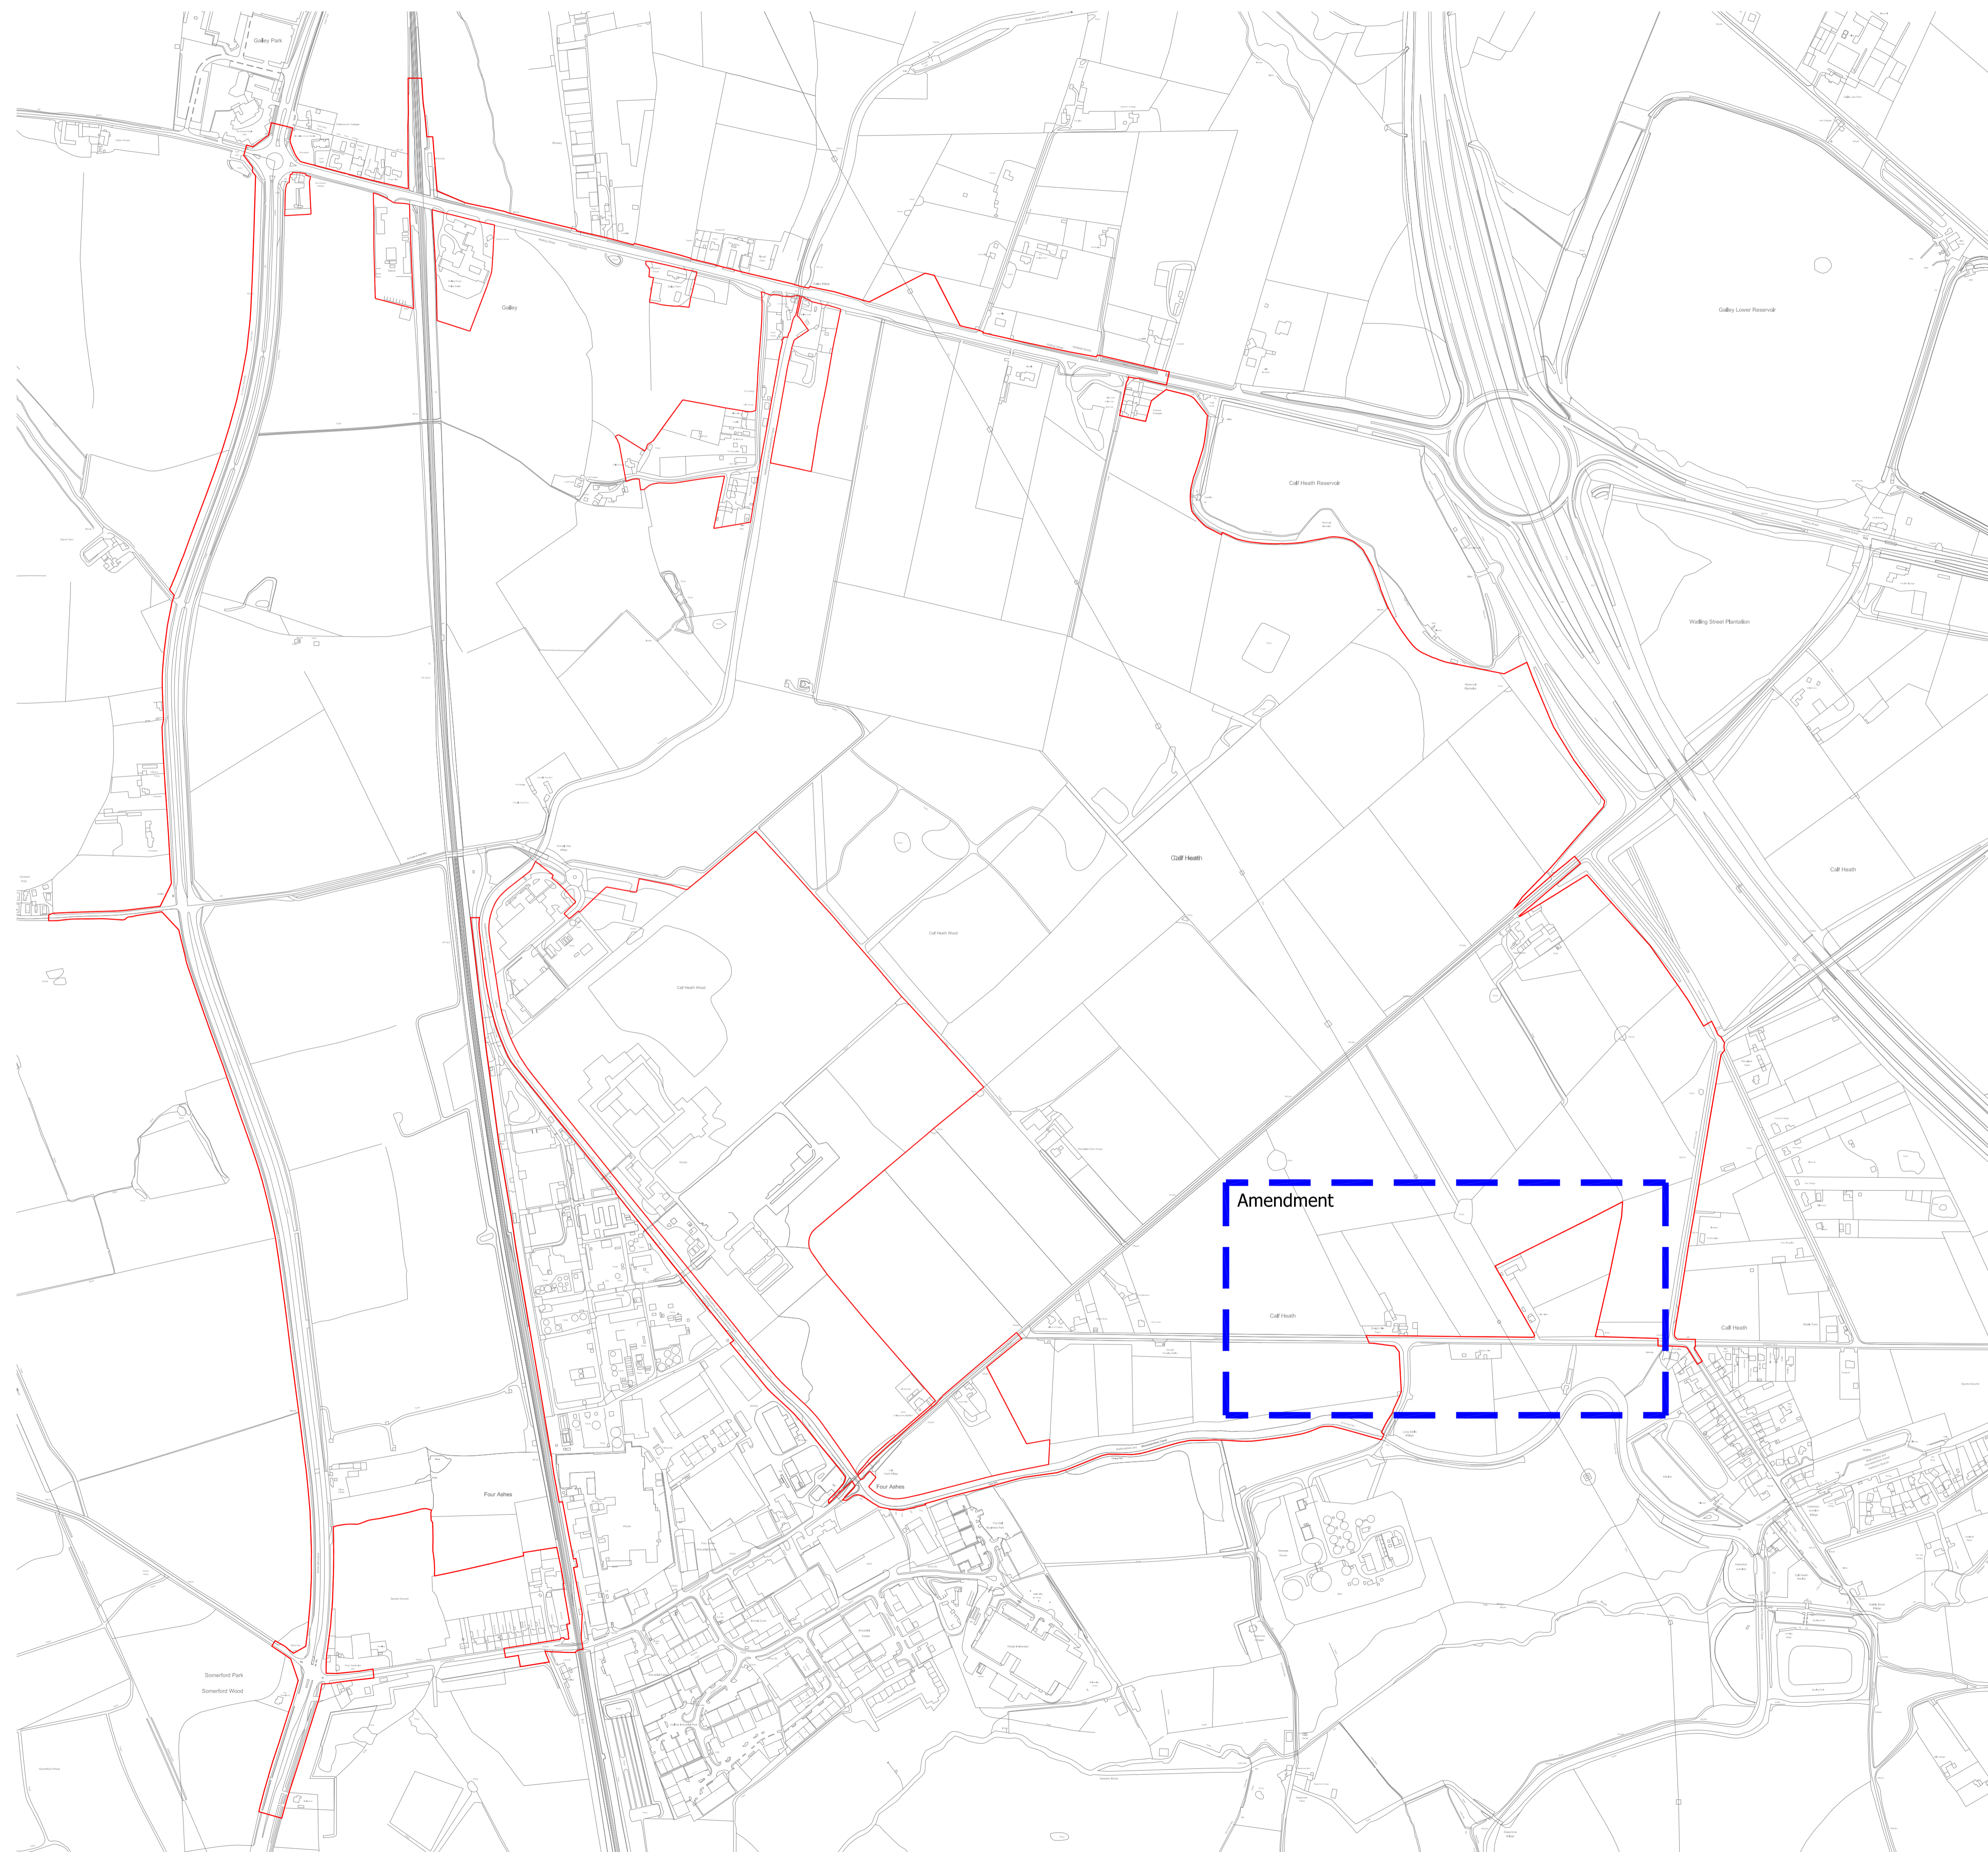

0m 50m 100m 200m 500m

Order Limits

Revisions			
		<b>West Midlands Interchange</b>	
Project THE WEST MIDLANDS RAIL FREIGHT INTERCHANGE ORDER 201X			
Drawing Status STAGE 2A CONSULTATION			
Drawing Title ORDER LIMITS PLAN AMENDMENT		Drawing Size A1	
Regulation 5 (2) (o)		Document N/A	
Drawn SM	Date NOV 2017	Scale 1: 5000	Reviewed PS
Drawing No. 4049-04			Rev. 01