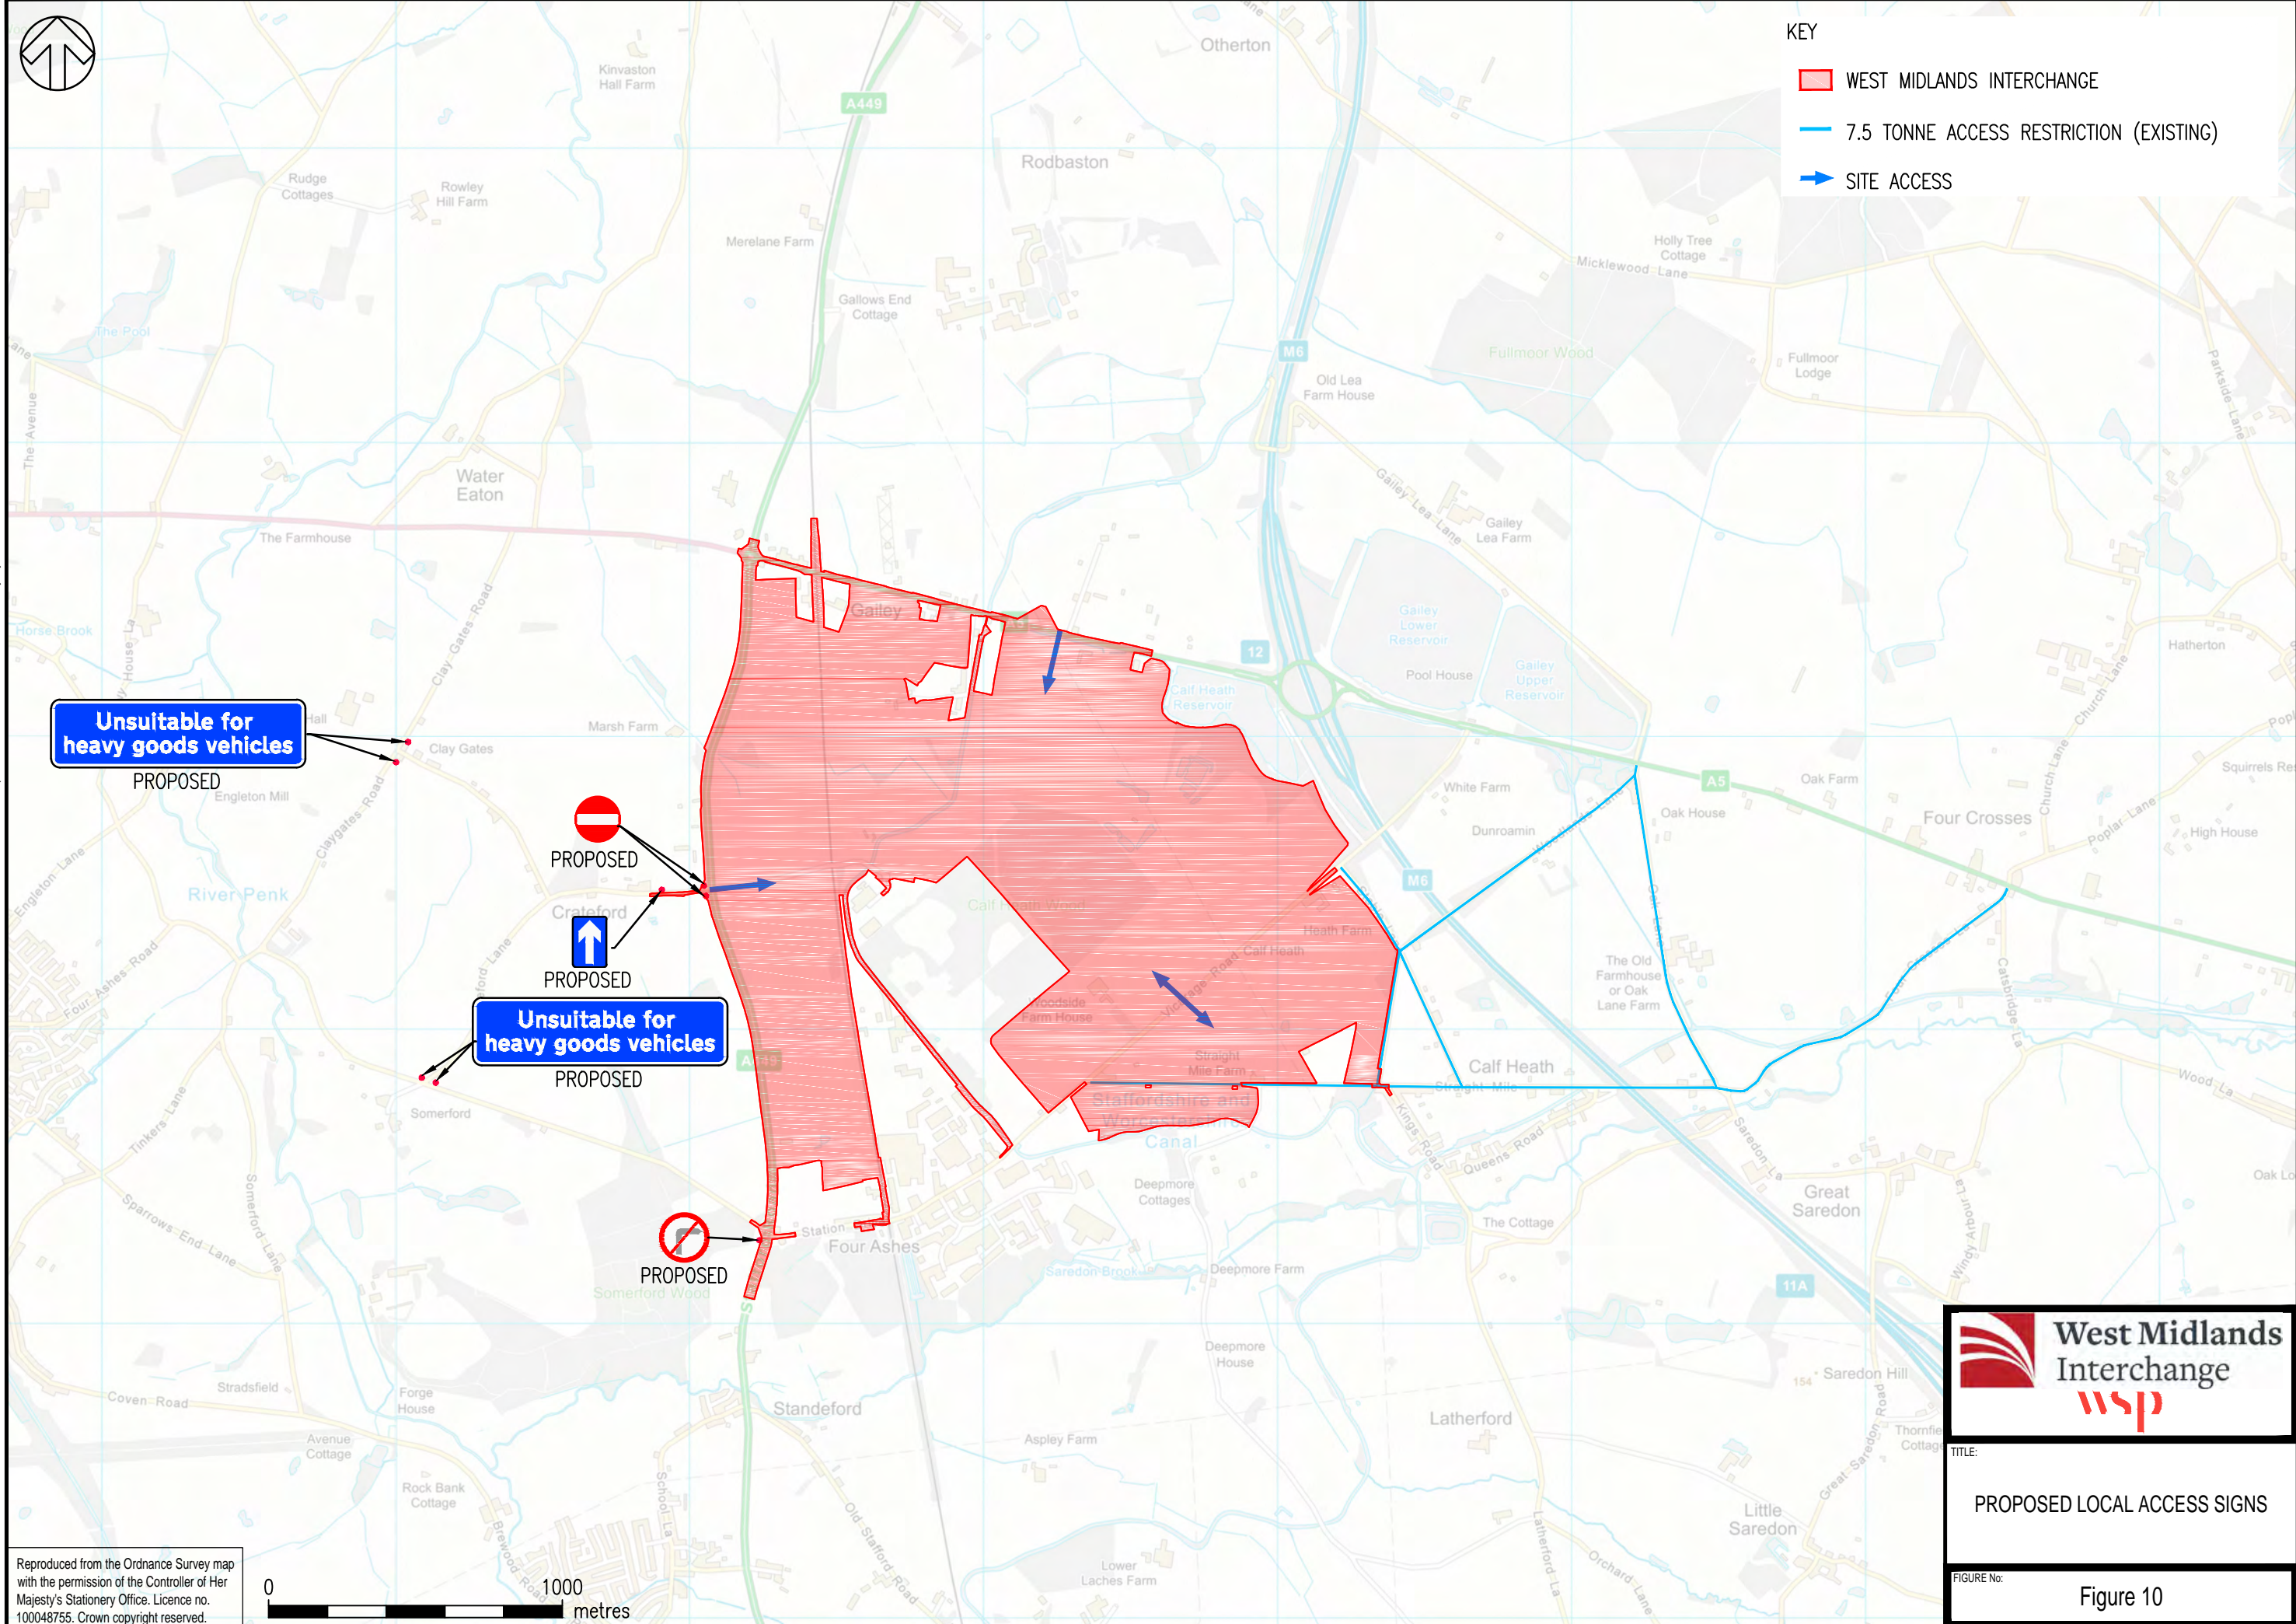

File name S:\70001979 - WMI SRFIE MODELS AND DRAWINGS\DEVELOPMENT\AUTOCAD\FIGURES\TA17103170001979-FIG- PROPOSED.DWG, printed on 06 June 2018 18:32:52, by Lyster, Hellen

TITLE:
PROPOSED LOCAL ACCESS SIGNS

FIGURE No:
Figure 10

Reproduced from the Ordnance Survey map with the permission of the Controller of Her Majesty's Stationary Office. Licence no. 100048755. Crown copyright reserved.